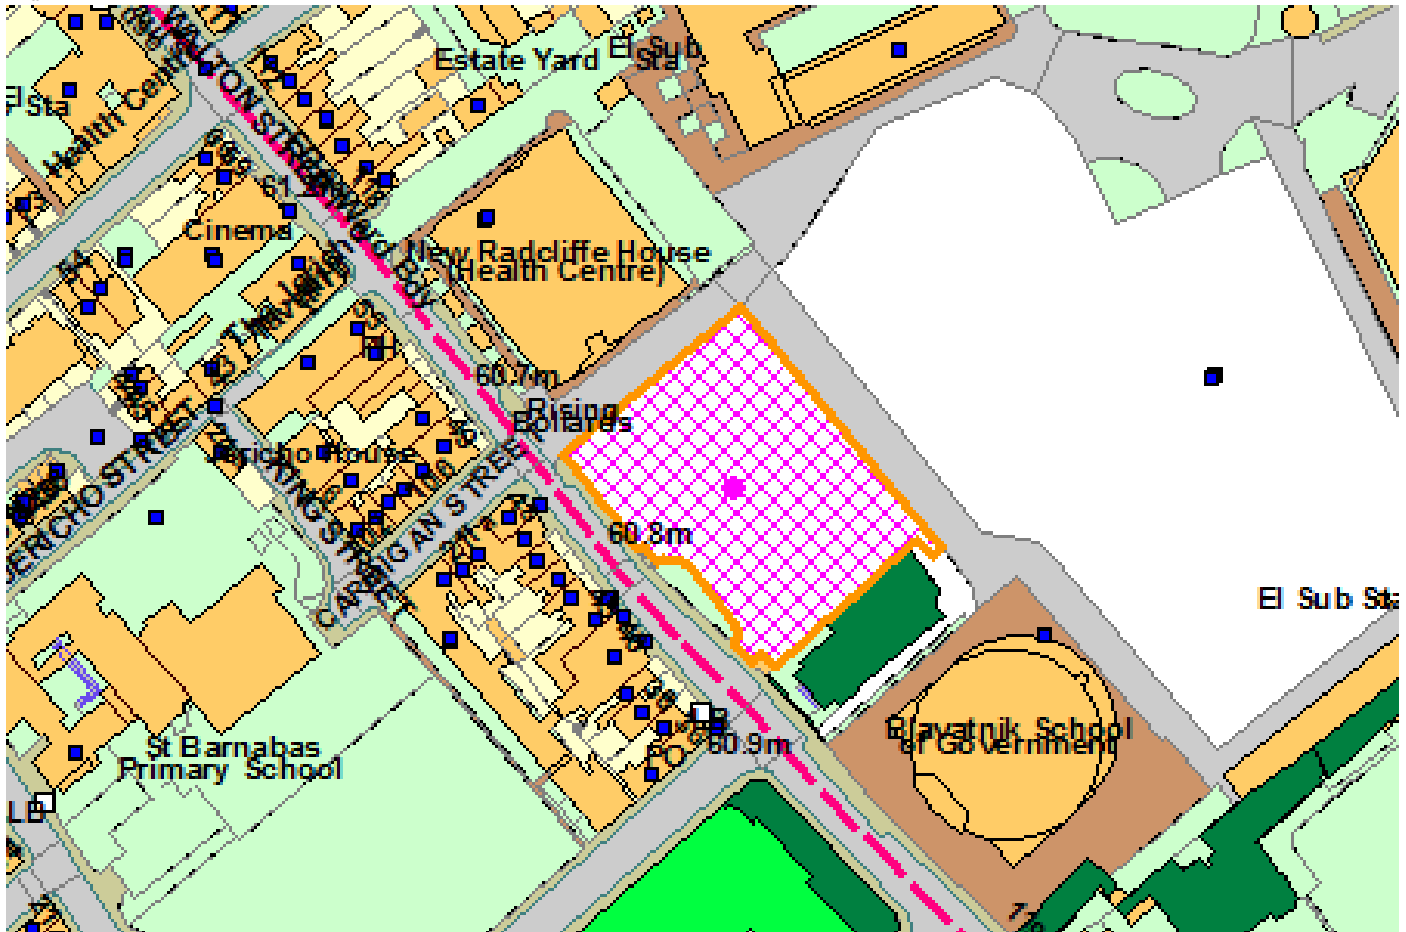

Appendix 1

17/01187/FUL - Plot K, Radcliffe Observatory Quarter

© Crown Copyright and database right 2011.
Ordnance Survey 100019348

This page is intentionally left blank